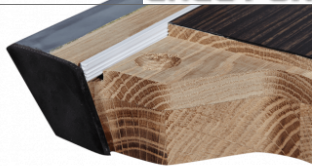

With our renewed design and innovations the Clash Steel Pro is our new top model in the Clash collection and the perfect match for every pool enthusiast!

The table has a 30 mm thick slate which ensures a smooth flow of the ball.

The new tables come with the Gabriels Pro Pockets. These ensure, due to the top down construction, that the ball is not damaged by any nails of some sort. Furthermore, due to the slanted finishing the ball will always fall down into the pocket instead of bouncing out.

The rails have been installed with Kleber rubber. Kleber is the leading standard in official carom match tables around the world. This rubber provides the ball with the perfect rebound. Due to our steel frame the table is well positioned and always stable.

- European made table
- Durable steel frame
- 3-piece slate 30mm thickness
- Gabriels Pro pocket-liner
- Each pocket can hold a complete set of balls
- Vector P-59 cushions
- Profiled synthetic cloth strip
- Rails finished in High Pressure Laminate Black grained
- Pocket size 11,7cm for the corner- and 13cm for the middle pocket
- Special finishes and custom-made pocket sizes from 8 tables and more
- Simonis 860, color at your wish