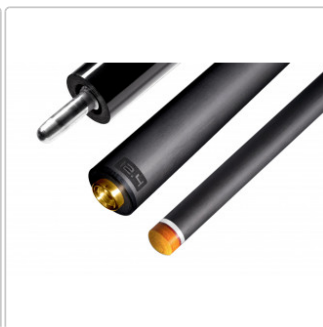

Delivery unknown

Typ Model Billiard cue

SPREV01RED

Shaft Type: Predator Revo The stiffest of all Predator shafts, REVO shafts feature the lightest front end mass, the lowest rate of rise taper, greatest radial consistency, and most durable construction **Cue Type:** Play Cue **Shaft Type:** Predator Revo **Joint Type:** Uni-Loc Quick **Cue Tip:** Predator Victory Soft **Shaft Diameter:** 12.9mm **Shaft Length:** 29 Inch **Shaft Taper:** Revo Low Rise Taper **Wood Type:** Maple - Curly **Care & Instructions:** Predator

Limited of each wood combinations

Predator cue SP

Base Weight: 19,0oz.

can be change with **UniLoc Weight System**

Descriptions

Accessories:

Uni-Loc® Weight Cartridge Kit to optimize your cue weight - here the details