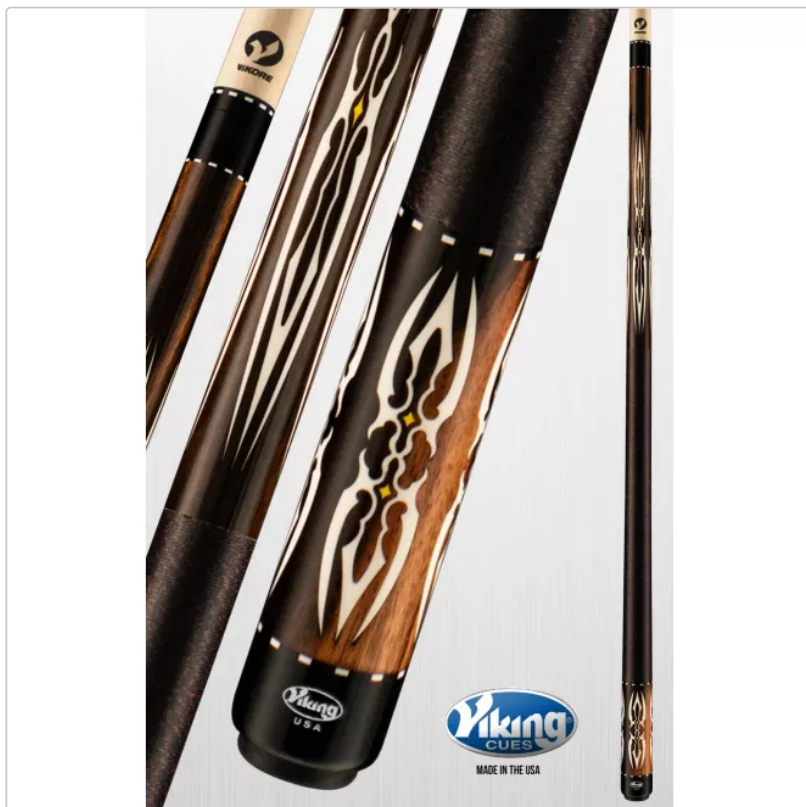

Viking Motore MT0200

Art.Nr.: C-V-MT0200

649,00EUR / Stück

incl. 19% VAT plus Shipping

On order from 7 days

Viking Motore MT0200

Product information

BILLIARD SUPPLIER COACHING SERVICES

Introducing the Viking MT0200 Motore Series **CALL FOR ORDERS SERVICES 49 151 585 085 43**

Rock Maple shaft and 9-11 turnings over 18-24 months, this cue offers extreme precision. The sleek Streaked Ebony finish and All Black Irish Linen Wrap add a touch of sophistication.

New Viking Cue Features:

- New Thinner Butt Diameter Design for a Sleek Comfortable Feel
- New Vibrant Stain Colors and Designs
- Each Cue Comes with a Tiger Everest Laminated Leather Tip

Specifications:

- **Tip:** Everest® Laminated
- **Ferrule:** Viking SUPER Ferrule, capped and threaded onto the shaft
- **Wrap:** All Black Irish Linen Wrap
- **Shaft:** ViKORE Hard Rock Maple (Aged 5 years)
- **Shaft Diameter:** 12.75mm
- **Benefit:** Extreme Control & Accuracy
- **Turnings:** 9 to 11 turnings over 18 to 24 months
- **Taper:** 12" to 14" Pro Taper
- **Finish:** Ultra-violet Urethane 3 coat finish
- **Forearm:** Streaked Ebony
- **Joint:** High Impact Black (IMA), flat faced with a brass insert
- **Pin:** Viking 5/16 Quick Release, Stainless Steel
- **Bumper:** Threaded Rubber