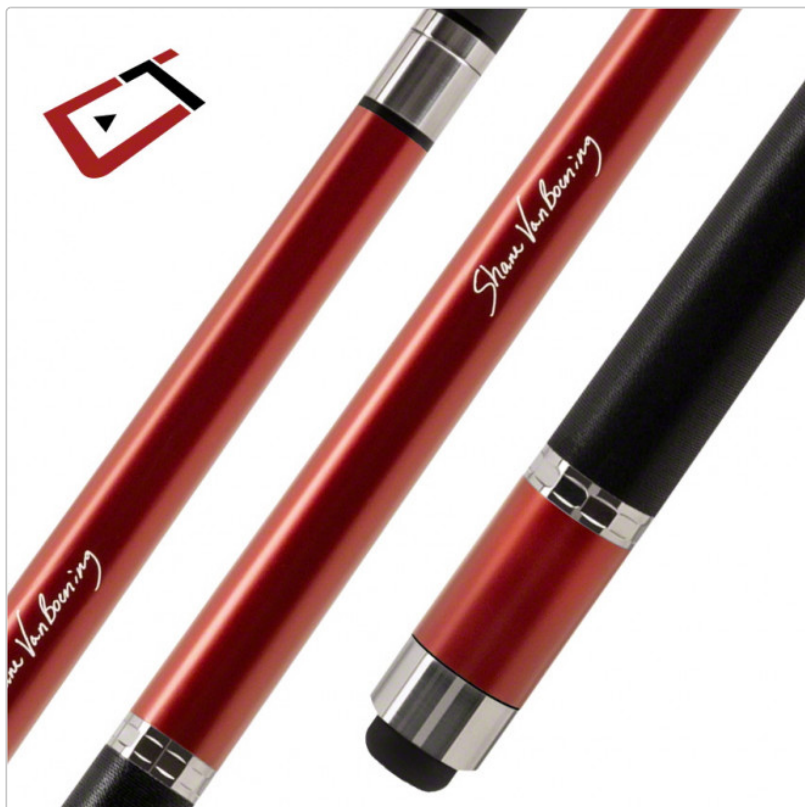

Product information

CUESPORTS

BILLIARD SUPPLIER COACHING SERVICES
CALL FOR ORDERS SERVICES 49 151 585 085 43

Cuetec 13-944 Cynergy SVB Gen One Cue Ruby Red

Art.Nr.: P-CT13-944

749,00EUR / Stück

incl. 19% VAT plus Shipping

Sold out place inquiry

Product ID: 13944 **Default Tip:** Sniper **Cue Type:** Play Cue **Shaft Type:** Cuetec Cynergy **Joint Type:** 3/8 x 14 Thread **Shaft Diameter:** 12.5mm **Shaft Length:** 29 Inch **Shaft Taper:** Pro Taper **Joint Collar:** Stainless **Cue Wrap:** Irish Linen Wrap **Wood Type:** Maple - Hard