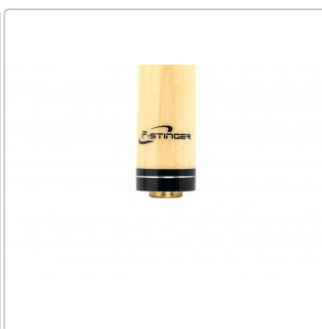

Fury Stinger X-3, Poolcue

Art.Nr.: C-FU-STX3

Cuesports Custom Special

169,00EUR / Stück

Special ~~179,00EUR~~ (you save 10,00EUR)

incl. 19% VAT plus Shipping

🔒 Only a few available

Fury's 2019 Stinger Cue Series offers a mix of modern and classic designs at a great value. The cues are made of handpicked North American maple wood and very well made.

Product information

BILLIARD SUPPLIER COACHING SERVICES
CALL FOR ORDERS SERVICES 49 151 585 085 43

Visually, Fury's attention to detail is expressed

For ball control provide a high-quality 12.7 mm shaft on which a multi-layer adhesive leather was installed, a quick release system ensures a good and fast connection between handle and shaft part, The original Irish Linen grip provides a secure feeling and a special finish provides lasting protection of the cue.

Shaft:

North American maple wood
Tissue ferrule
12.7 mm multilayer adhesive leather

Butt:

quick release
Joint made of stainless steel
Silver plated trim rings
Irish Linen Grip
Weight: 19-19.5OZ. (Ca.550g)

available options

Tip

Standard
Kamui Black S (+25,00EUR)
Navigator Black S (+25,00EUR)

Shaft Version

Standard