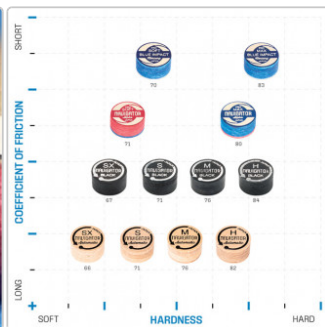

Navigator Alpha PRO MAX Pool Cue Tip

Art.Nr.: JM00NAV-A-PMAX

Special

15,00EUR / Stück

UVP des Herstellers 20,00EUR (you save 5,00EUR)

incl. 19% VAT plus Shipping

Sold out place inquiry

Navigator Alpha PRO MAX Pool Cue Tip New Navigator Alpha
Control cue performance!

Premium series stuck to the "stability"

●PRO SOFT □ Broad flexibility and sustainability

Product information

BILLIARD SUPPLIER COACHING SERVICES
CALL FOR ORDERS SERVICES 49 151 585 085 43

©PRO MAX□ The balance of power and grip

The premium series, which focuses on stability, has undergone a minor change to a configuration that brings out the necessary grip and power in the right places!!

9 pig leather□ 1 fiber (adhesive surface)
