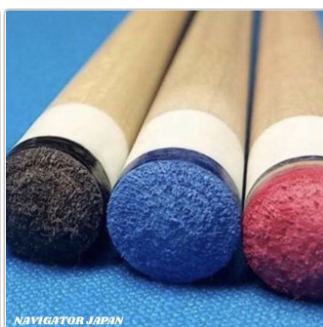

Navigator Blue Impact PRO MAX Pool Cue Tip   New Navigator Blue Impact
Draw cue performance at maximum!
Ultimate series focusing on grip force
●PRO SOFT ☐ Stable softness and durability