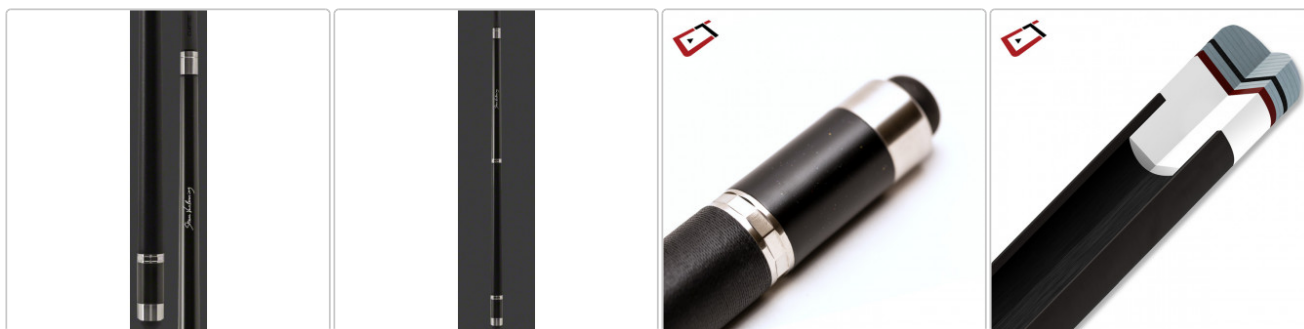

Product information

CUESPORTS

BILLIARD SUPPLIER COACHING SERVICES
CALL FOR ORDERS SERVICES 49 151 585 085 43

Cuetec 13-941 Cynergy SVB Gen One Cue Black

Art.Nr.: P-CT13-941B

749,00EUR / Stück

incl. 19% VAT plus Shipping

Sold out place inquiry

Product ID: 13941 **Default Tip:** Sniper **Cue Type:** Play Cue **Shaft Type:** Cuetec Cynergy **Joint Type:** 3/8 x 14 Thread **Shaft Diameter:** 12.5mm **Shaft Length:** 29 Inch **Shaft Taper:** Pro Taper **Joint Collar:** Stainless **Cue Wrap:** Irish Linen Wrap **Wood Type:** Maple - Hard

Shaft Version

UNITED PHantom Carbon Fibre Playing shaft 12.7 (+109,00EUR)

Standard