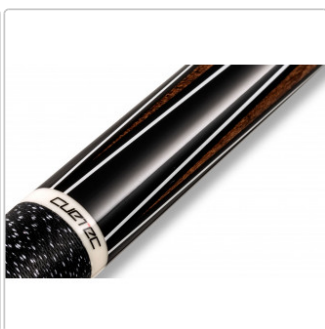

Cuetec AVID Era Sneaky Pete 4 Point Brown

Art.Nr.: P-CT-AV-4PTLWB

Cuesports Custom Special

295,00EUR / Stück

UVP des Herstellers 329,00EUR (you save 34,00EUR)

incl. 19% VAT plus Shipping

Sold out place inquiry

The Cuetec AVID 4 Point Natural Sneaky Pete has a Dark Brown Canadian Maple forearm with 4 Midnight maple points with creme outlines. Cuetec AVID cues are crafted of grade A kiln-dried, vacuum-sealed hard maple and equipped with the all-new AVID 12.75 glass bonded maple low-deflection shaft. AVID Era cues engineered to leave their mark on the game by granting players the technology and performance required to understand their potential today and any years down the line.

Product information

BILLIARD SUPPLIER COACHING SERVICES

Default Tip: Tiger Everest **Cue Type:** Play **CALL FOR ORDERS SERVICES 49 151 585 085 43**

12.75mm Shaft Length: 29 Inch **Shaft Taper:** Super Straight Taper **Shaft Construction:** Glass Composite Bonded **Joint Collar:** Stainless **Cue Wrap:** Irish Linen Wrap **Wood Type:** Maple - Hard