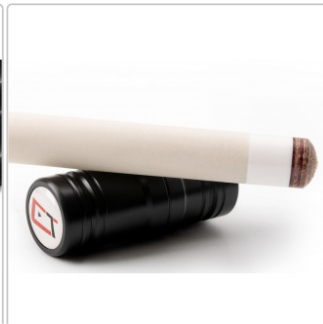

Cuetec AVID Era Sneaky Pete 6 Point natur

Art.Nr.: P-CT-AV-4PTLWN

Cuesports Custom Special

309,00EUR / Stück

UVP des Herstellers 339,00EUR (you save 30,00EUR)

incl. 19% VAT plus Shipping

Sold out place inquiry

The Cuetec AVID 6 Point Natural Sneaky Pete has a Natural Canadian Maple forearm with six midnight points with creme veneers over stained maple. Cuetec AVID cues are crafted of grade A kiln-dried, vacuum-sealed hard maple and equipped with the all-new AVID 12.75 glass bonded maple low-deflection shaft. AVID Era cues engineered to leave their mark on the game by granting players the technology and performance required to understand their potential today and any years down