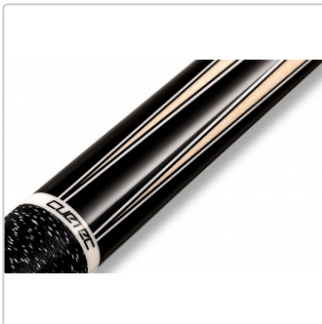

Cuetec AVID Era Sneaky Pete 6 Point natur

Art.Nr.: P-CT-AV-4PTLWN

Cuesports Custom Special

309,00EUR / Stück

UVP des Herstellers 339,00EUR (you save 30,00EUR)

incl. 19% VAT plus Shipping

Sold out place inquiry

The Cuetec AVID 6 Point Natural Sneaky Pete has a Natural Canadian Maple forearm with six midnight points with creme veneers over stained maple. Cuetec AVID cues are crafted of grade A kiln-dried, vacuum-sealed hard maple and equipped with the all-new AVID 12.75 glass bonded maple low-deflection shaft. AVID Era cues engineered to leave their mark on the game by granting players the technology and performance required to understand their potential today and any years down

Product information

BILLIARD SUPPLIER COACHING SERVICES

the line. **Default Tip:** Tiger Everest **Cue Ty** **CALL FOR ORDERS SERVICES 49 151 585 085 43**

Diameter: 12.75mm **Shaft Length:** 29 Inch **Shaft Taper:** Super Straight Taper **Shaft Construction:** Glass Composite Bonded **Joint Collar:** Stainless **Cue Wrap:** Irish Linen Wrap **Wood Type:** Maple - Hard