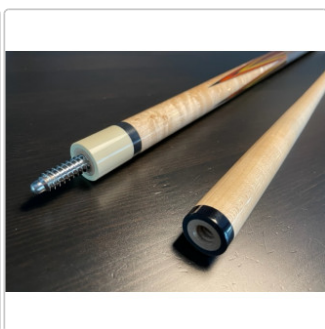

Mike Erwin Birdseye - Bocote 4 Point

Art.Nr.: CC-AV-BC-CC22-3

1.790,00EUR / Stück

incl. 0% VAT plus Shipping

Only one available, more on inquiry

CEM Cue

Scott worked with his father, Mike Erwin, for many years and learned the art of cuemaking. When Mike passed away a couple years ago, Scott continued the tradition of building "High Quality" cues in the same shop under his name today.

Product information

BILLIARD SUPPLIER COACHING SERVICES
CALL FOR ORDERS SERVICES 49 151 585 085 43

Materials: Birdseye Maple and Bocote Points

Joint thread type: 3/8x10

Joint collar: Juma

Tip Diameter: 12.7mm

Length: 58"

Upper part weight: approx. 110g

Upper part wood: AA+ Canadian Hard Rock Maple and Cocobolo

Weight: 19.5oz.

Made in 2015, with signs of wear
