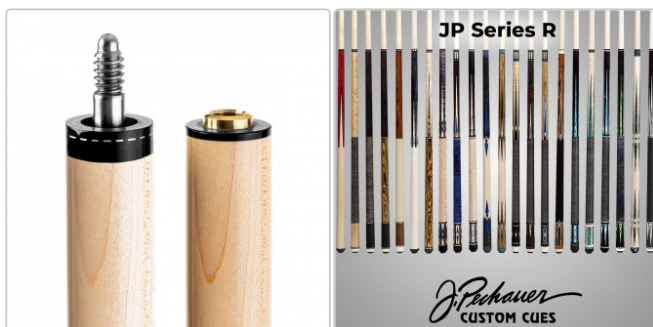

incl. 19% VAT plus Shipping
up 14 days

Product ID: PRO-R04 **Cue Type:** Play Cue **Shaft Type:** Hard Maple **Joint Type:** Pechauer Pro **Shaft Diameter:** 12.75mm
TIP: JADE M **Shaft Length:** 29 Inch **Shaft Taper:** Gradual Rise Pro Taper