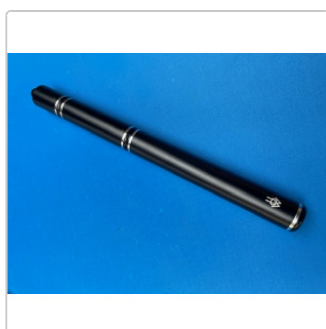

HOW - 8 inch Extension

Art.Nr.: QR-EXT-HOW-8inch

89,00EUR / Stück

incl. 19% VAT plus Shipping

Sold out place inquiry

HOW - 8 inch Extension

HOW 8 inch cue extender. Made from lightweight aluminum, the extender is designed to be screwed into the extension bumper as an extension. The HOW extensions are also designed so that you can screw another extension into each end.