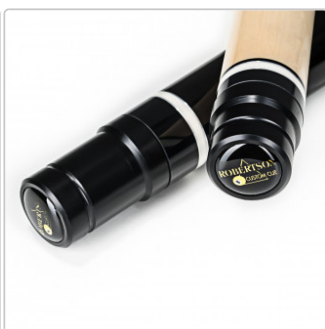

Robertson R-4

Art.Nr.: C-RO-R4

MSRP 189,00EUR

169,00EUR / Stück

you save 20,00EUR

incl. 19% VAT plus Shipping

 International Delivery begin 5 days +

In addition to the ebony-colored tips above the handle, the striking white and black decorative rings in the lower part and matching on the black joint are impressive. The upper part is connected by a secure 3/8-6 Quick Lock Steel thread. In addition to the visual highlight, the Robertson cue also guarantees top playing quality and meets all the requirements for successful playing at the highest level. Each cue is delivered with an original Robertson thread protector. Upper part: North American maple wood 13 mm multi-layer leather Lower part: Quick release fastener Silver-plated decorative rings Irish linen grip tape Weight: 19.5OZ. (approx. 550g)