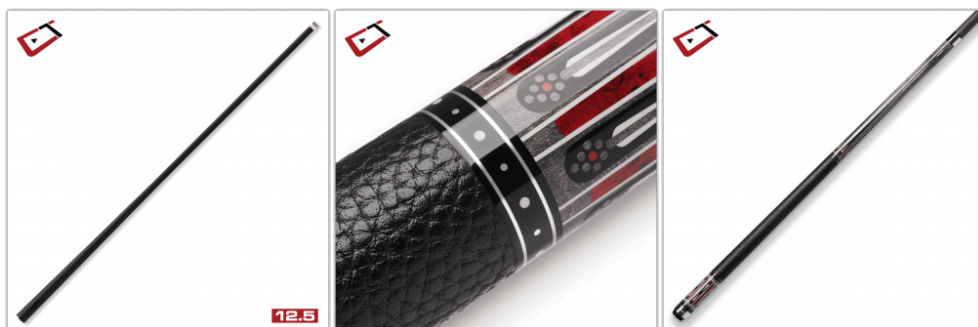

POWERED BY CUETEC, INSPIRED BY MATCHROOM.