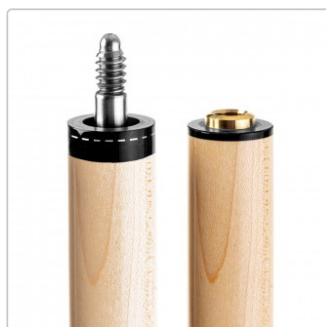

Product information

CUESPORTS

BILLIARD SUPPLIER COACHING SERVICES
CALL FOR ORDERS SERVICES 49 151 585 085 43

Pechauer JP T-09 Pool Cue

Art.Nr.: PEC-JP-T09

Cuesports Custom Special

509,00EUR / Stück

UVP des Herstellers 559,00EUR (you save 50,00EUR)

incl. 19% VAT plus Shipping

Deliver time on request

Default Tip: Emerald **Cue Type:** Play Cue **Shaft Type:** Hard Maple **Joint Type:** Pechauer JP Flatface **Shaft Diameter:** 12.75 mm **Shaft Length:** 29 Inch **Shaft Taper:** Pro Taper **Joint Collar:** Juma **Cue Wrap:** Irish Linen Wrap black-white **Wood Type:** Maple - Birdseye