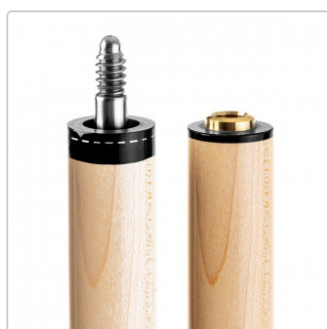

Product information

CUESPORTS

BILLIARD SUPPLIER COACHING SERVICES
CALL FOR ORDERS SERVICES 49 151 585 085 43

Pechauer JP T-16 Pool Cue

Art.Nr.: PEC-JP-T16

Cuesports Custom Special

609,00EUR / Stück

UVP des Herstellers 659,00EUR (you save 50,00EUR)

incl. 19% VAT plus Shipping

Deliver time on request

Default Tip: Emerald **Cue Type:** Play Cue **Shaft Type:** Hard Maple **Joint Type:** Pechauer JP Flatface **Shaft Diameter:** 12.75 mm **Shaft Length:** 29 Inch
Shaft Taper: Pro Taper **Joint Collar:** Juma **Cue Wrap:** Irish Linen Wrap black-white **Wood Type:** Maple - Birdseye