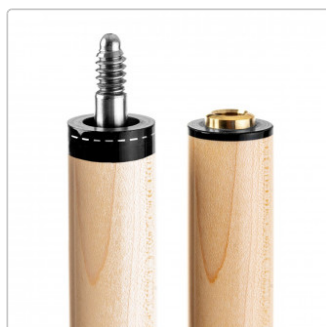

Product information

CUESPORTS

BILLIARD SUPPLIER COACHING SERVICES
CALL FOR ORDERS SERVICES 49 151 585 085 43

Pechauer JP T-17 Pool Cue

Art.Nr.: PEC-JP-T17

Cuesports Custom Special

629,00EUR / Stück

UVP des Herstellers 679,00EUR (you save 50,00EUR)

incl. 19% VAT plus Shipping
up 14 days

Default Tip: Emerald **Cue Type:** Play Cue **Shaft Type:** Hard Maple **Joint Type:** Pechauer JP Flatface **Shaft Diameter:** 12.75 mm **Shaft Length:** 29 Inch
Shaft Taper: Pro Taper **Joint Collar:** Juma **Cue Wrap:** Irish Linen Wrap black-white **Wood Type:** Maple - Birdseye