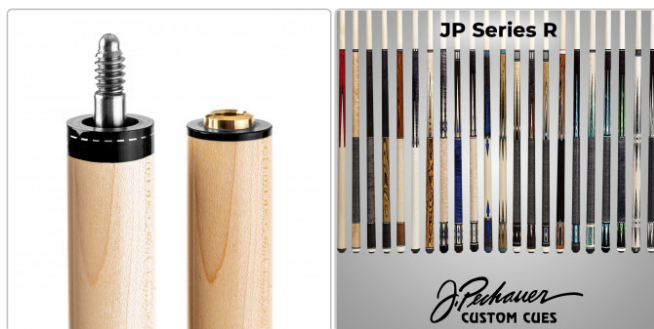

incl. 19% VAT plus Shipping

Deliver time on request

Product ID: PRO-R16 **Cue Type:** Play Cue **Shaft Type:** Hard Maple **Joint Type:** Pechauer Pro **Shaft Diameter:** 12.75mm
TIP: JADE M **Shaft Length:** 29 Inch **Shaft Taper:** Gradual Rise Pro Taper