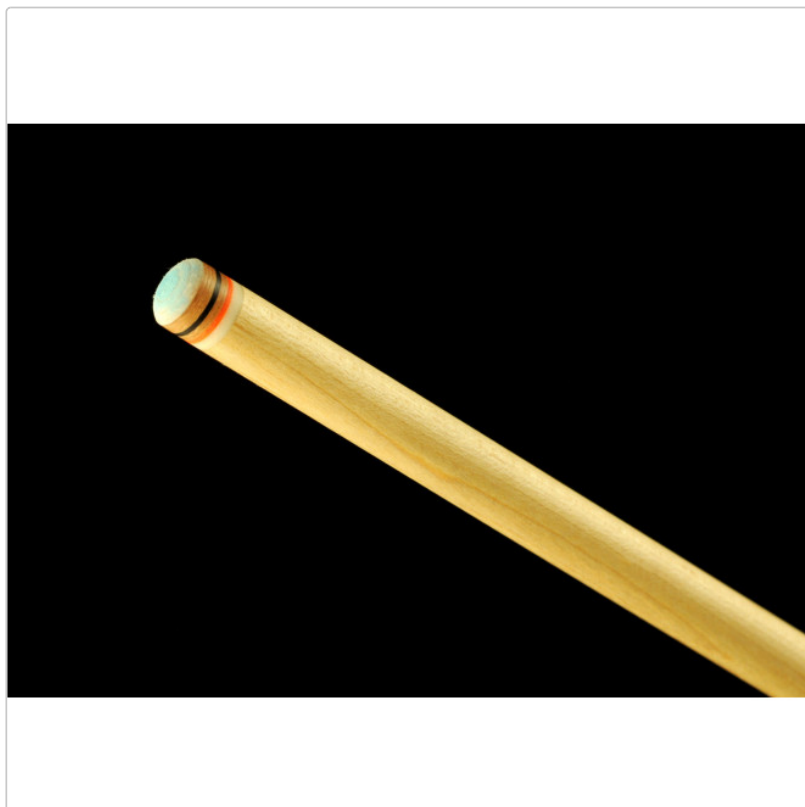

IQ Quantum SHAFT

Art.Nr.: S-IQ-QT-X

Cuesports Custom Special

409,00EUR / Stück

UVP des Herstellers 449,00EUR (you save 40,00EUR)

incl. 19% VAT plus Shipping

On order from 7 days

Infinity Shaft of IQ

The Infinity shaft come from Kalogeras in Greece.

The Shafts offer a very comfortable feel and ball control!

A crisp hit with an LD area of an HP2 / Z-3.

The feeling and the effect are pleasant by the way.

Shaft Type: IQ Infinity **Joint Type:** 3/8x10 or choose at menu **Beauty Ring:** Black Collar **Cue Tip:** Navigator Blue Impact Soft **Shaft Diameter:** 12.5mm

Shaft Length: 29 Inch **Shaft Taper:** Pro Taper **Ferrule:** 6mm He says: Shaft making is an area where we constantly try to keep innovation high. We offer any kind of build, taper and joint for your cue shaft. Our current innovative shafts are the "iQ Infinity".