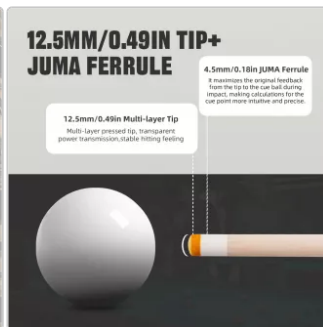

Product information

AXD Canadian Selected Maple
Its importance is self-evident

EMBEDDED CARBON TUBE STRUCTURE
Not easy to deform, tough and stable

BILLIARD SUPPLIER COACHING SERVICES
CALL FOR ORDERS SERVICES 49 151 585 085 43