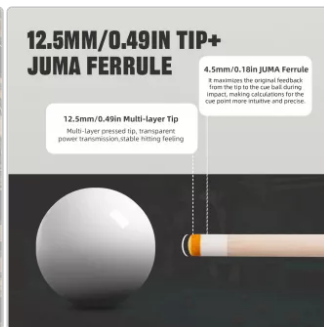

Product information

AXD Canadian Selected Maple
Its importance is self-evident

EMBEDDED CARBON TUBE STRUCTURE
Not easy to deform, tough and stable

BILLIARD SUPPLIER COACHING SERVICES
CALL FOR ORDERS SERVICES 49 151 585 085 43