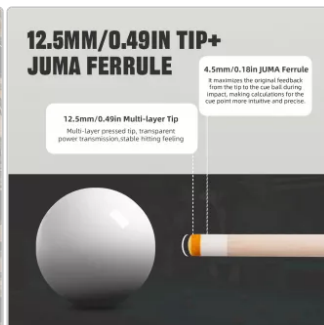

Product information

EMBEDDED CARBON TUBE STRUCTURE
Not easy to deform, tough and stable

15cm/5.91in Carbon Tube

30cm/11.81in Carbon Tube

Natural abalone inlay

BILLIARD SUPPLIER COACHING SERVICES
CALL FOR ORDERS SERVICES 49 151 585 085 43