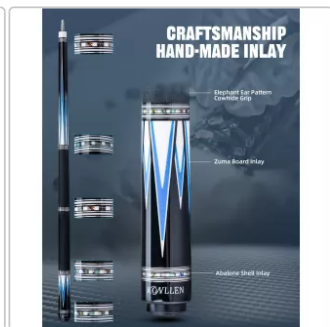

Product information

WHY CHOOSE US?

VS

PRO TAPER CARE

BILLIARD SUPPLIER COACHING SERVICES
CALL FOR ORDERS SERVICES 49 151 585 085 43

Pin Taper
Pin taper cues are made from a single piece of wood, which makes them more susceptible to warping and cracking over time.

Standard Taper
Standard taper cues are made from two pieces of wood, which makes them more resistant to warping and cracking over time.

High-Density Foam
High-density foam cues are made from a single piece of wood, which makes them more susceptible to warping and cracking over time.

Multi-Layer Tip

High-Density Foam

INJECTION: Super Low **TECHNOLOGY: Advanced**
SHIELDING: Anti-Grain AA **TRACK: Super Professional**

Ø12.5mm Ø12.5mm Ø11.4mm

High-Density Foam

Konllen AK-75-001BF

Pool billiards cue with modern designs at a great price-performance ratio.

These are the Konllen cues, made in two parts and very well made. **Shaft:** Canadian maple wood or Carbon fibre 12.5mm High-impact ferrule Quality adhesive leather with 6 layers **Butt:** Special varnish Radial joint Polished, rust-proof stainless steel Leather wrap Butt cap with Extension Option Bonus Joint protector