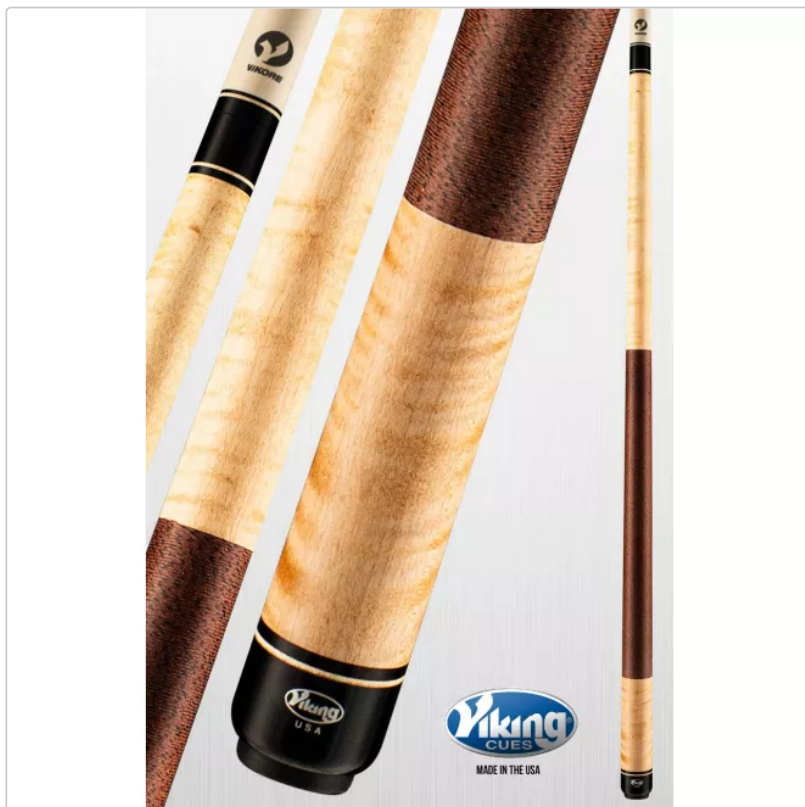

Viking Kayano KY0104

Art.Nr.: C-V-KY0104

390,00EUR / Stück

incl. 19% VAT plus Shipping

On order from 7 days

Viking Motore MT0200

Product information

BILLIARD SUPPLIER COACHING SERVICES

CALL FOR ORDERS SERVICES 49 151 585 085 43

Introducing the new Viking KY0104 Kayano Series Play Cue, offering a comfortable feel with the new thinner butt diameter design, paired with vibrant new stain colors and designs. Plus, each cue comes with a free upgrade to the exclusive Vikore Performance Shaft, known for its extreme control and accuracy. With 9 to 11 turnings over 18 to 24 months, the ViKORE Hard Rock Maple shaft has been aged for 5 years, ensuring top-notch quality. The double pressed Irish linen wrap adds an elegant touch, while the Viking SUPER Ferrule and Tiger Everest Laminated Leather Tip provide superior performance. Change your game with the Viking Kayano Series Play Cue.

New Viking Cue Features:

- New Thinner Butt Diameter Design for a Sleek Comfortable Feel
- New Vibrant Stain Colors and Designs
- All Cues Come with a Free Upgrade to a ViKORE Performance Shaft for no Extra Charge
- Each Cue Comes with a Tiger Everest Laminated Leather Tip

Specifications:

- **Tip:** Everest® Laminated
- **Ferrule:** Viking SUPER Ferrule, capped and threaded onto the shaft
- **Wrap:** Double Pressed Walnut with Black Spec Irish Linen
- **Shaft:** ViKORE Hard Rock Maple (Aged 5 years)
- **Shaft Diameter:** 12.75mm
- **Benefit:** Extreme Control & Accuracy
- **Turnings:** 9 to 11 turnings over 18 to 24 months
- **Taper:** 12" to 14" Pro Taper
- **Finish:** Ultra-violet Urethane 3 coat finish
- **Forearm:** Khaki Stained Curly Maple
- **Joint:** High Impact Black (IMA), flat faced with a brass insert
- **Pin:** Viking 5/16 Quick Release, Stainless Steel
- **Bumper:** Threaded Rubber