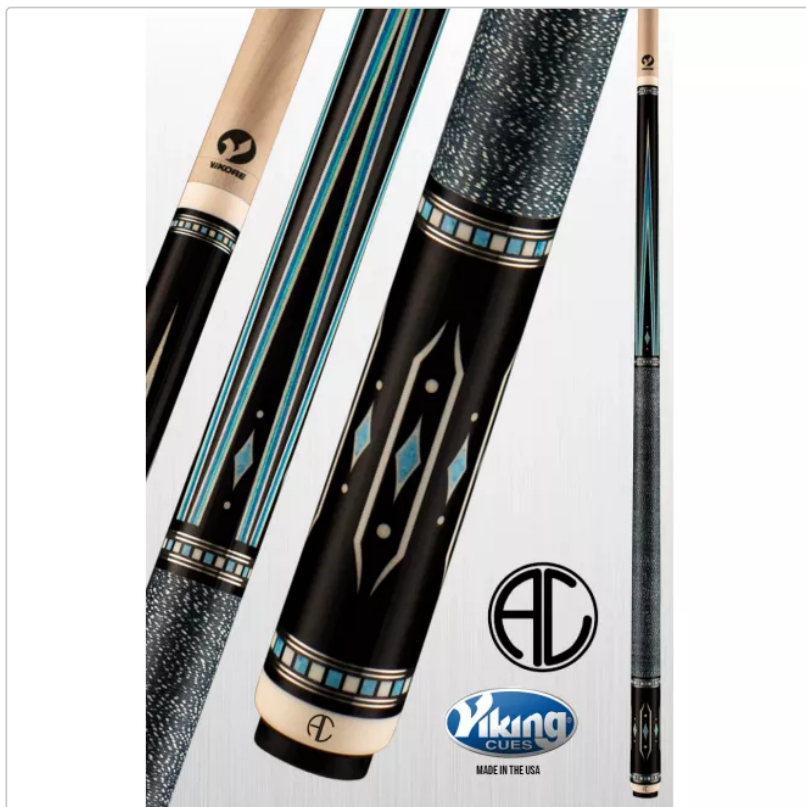

## Viking Carmeli Blue Diamond

Art.Nr.: C-V-CBD

**1.579,00EUR** / Stück

incl. 19% VAT plus Shipping

On order from 7 days

Viking Carmeli Blue Diamond

Elevate your game with the Viking Ariel Carmeli Diamond Series pool cue. Crafted with full laminate, maple core construction, and a ViKORE shaft, this cue offers superior precision and control. Featuring real maple veneer points, ivory inlays, and a luxurious ebony finish, it's a true work of art.

### Features:

- **Tip:** Tiger Everest Medium
- **Ferrule:** Viking SUPER Ferrule, capped and threaded onto the shaft
- **Wrap:** Double Pressed Black with Silver Spec Irish Linen
- **Shaft:** ViKORE Hard Rock Maple, Low Deflection Performance Shaft
- **Benefit:** Extreme Control & Accuracy
- **Turnings:** 9 to 11 turnings over 18 to 24 months
- **Taper:** 12" to 14" Pro Taper
- **Finish:** Ultra-violet Urethane 3 coat finish
- **Forearm:** Laminated Maple, Cored, West African Ebony
- **Joint:** High Impact Black (IMA), flat faced
- **Pin:** 3/8"x10 Modified
- **ButtPlate:** High Impact Modified Acrylic
- **Bumper:** Threaded Rubber