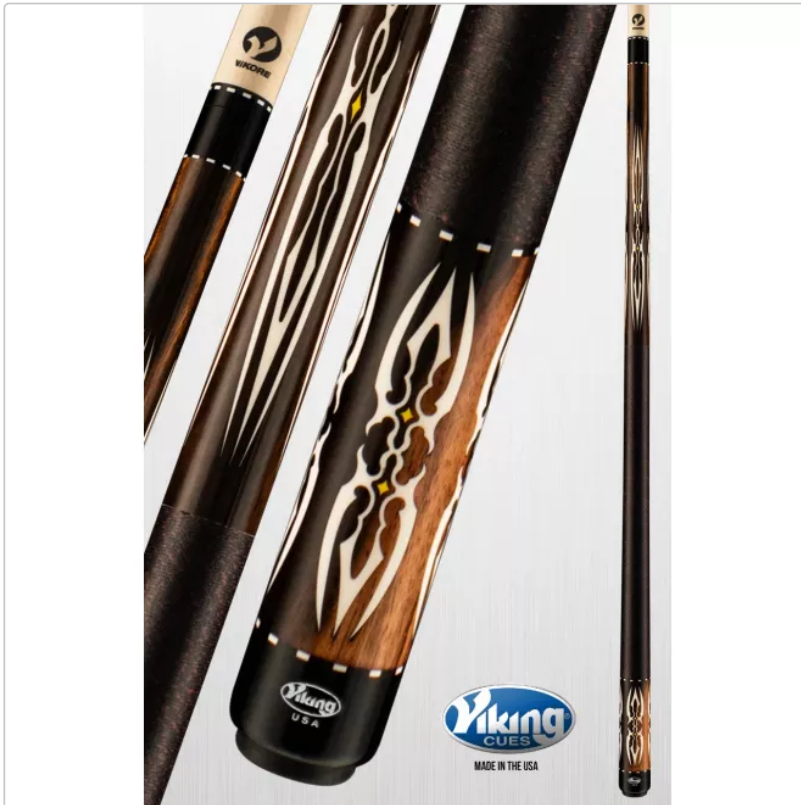

Viking Motore MT0200

N. art.: C-V-MT0200

649,00EUR / Pezzo

incluso 19% IVA più Spedizione

On order from 7 days