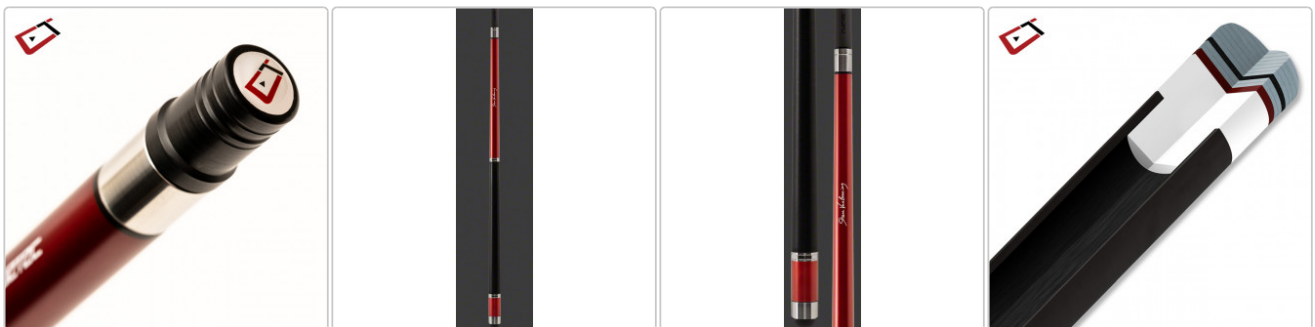

Cuetec 13-944 Cynergy SVB Gen One Cue Ruby Red

N. art.: P-CT13-944

749,00EUR / Pezzo

incluso 19% IVA più Spedizione

Sold out place inquiry

Product ID: 13944 **Default Tip:** Sniper **Cue Type:** Play Cue **Shaft Type:** Cuetec Cynergy **Joint Type:** 3/8 x 14 Thread **Shaft Diameter:** 12.5mm **Shaft Length:** 29 Inch **Shaft Taper:** Pro Taper **Joint Collar:** Stainless **Cue Wrap:** Irish Linen Wrap **Wood Type:** Maple - Hard

Oberteil Version

UNITED PHantom Carbon Fibre Playing shaft 12.7PHantom (+109,00EUR)

Standard