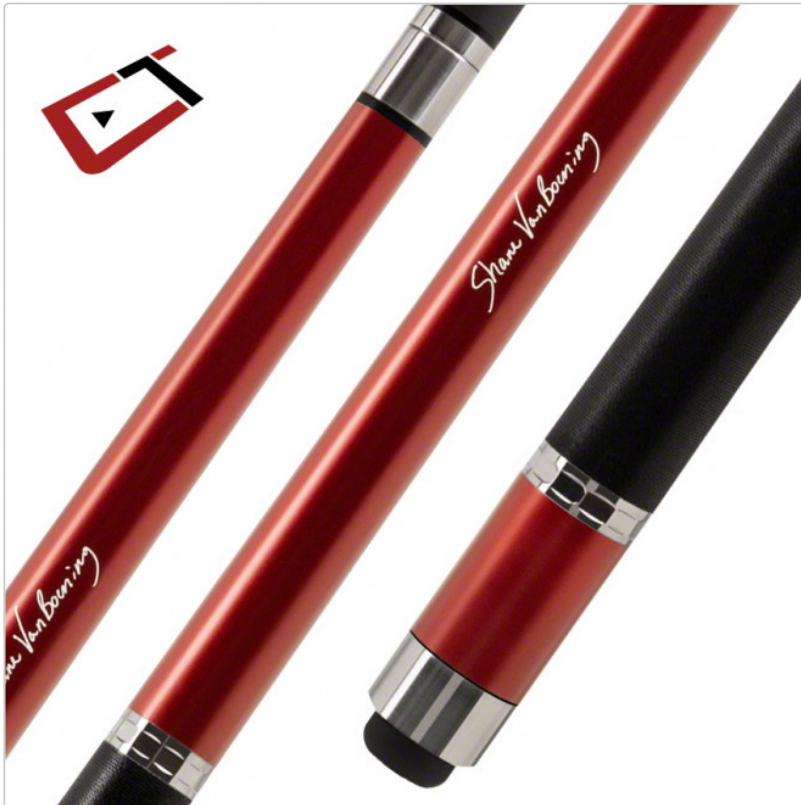

Cuetec 13-944 Cynergy SVB Gen One Cue Ruby Red

N. art.: P-CT13-944

749,00EUR / Pezzo

incluso 19% IVA più Spedizione

Sold out place inquiry

Product ID: 13944 **Default Tip:** Sniper **Cue Type:** Play Cue **Shaft Type:** Cuetec Cynergy **Joint Type:** 3/8 x 14 Thread **Shaft Diameter:** 12.5mm **Shaft Length:** 29 Inch **Shaft Taper:** Pro Taper **Joint Collar:** Stainless **Cue Wrap:** Irish Linen Wrap **Wood Type:** Maple - Hard

Oberteil Version

UNITED PHantom Carbon Fibre Playing shaft 12.7PHantom (+109,00EUR)

Standard