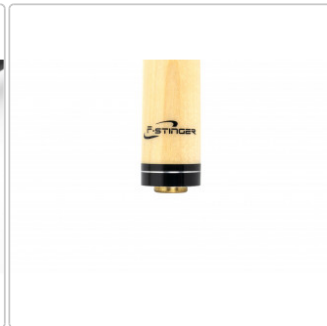

## Fury Stinger X-6, Poolcue

N. art.: C-FU-STX6

**Cuesports Custom Special**

**169,00EUR / Pezzo**

Special ~~179,00EUR~~ (Risparmia 10,00EUR)

incluso 19% IVA più Spedizione

🔒 Only a few available

Visually, Fury's attention to detail is expressed in the unusual shape and color of the classic ornament design.

For ball control provide a high-quality 12.7 mm shaft on which a multi-layer adhesive leather was installed, a quick release system ensures a good and fast connection between handle and shaft part, The original Irish Linen grip provides a secure feeling and a special finish provides lasting protection of the cue.

Shaft:

North American maple wood  
Tissue ferrule  
12.7 mm multilayer adhesive leather

Butt:

quick release  
Joint made of stainless steel  
Silver plated trim rings  
Irish Linen Grip  
Weight: 19-19.5OZ. (Ca.550g)