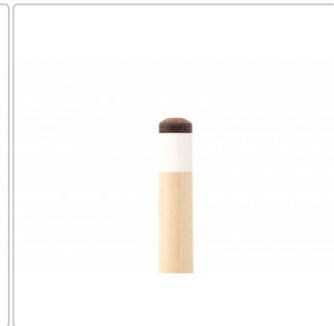

## Fury Stinger X-6, Poolcue

N. art.: C-FU-STX6

**Cuesports Custom Special**

**169,00EUR / Pezzo**

Special ~~179,00EUR~~ (Risparmia 10,00EUR)

incluso 19% IVA più Spedizione

🔒 Only a few available

Visually, Fury's attention to detail is expressed in the unusual shape and color of the classic ornament design.

For ball control provide a high-quality 12.7 mm shaft on which a multi-layer adhesive leather was installed, a quick release system ensures a good and fast connection between handle and shaft part, The original Irish Linen grip provides a secure feeling and a special finish provides lasting protection of the cue.

Shaft:

North American maple wood  
Tissue ferrule  
12.7 mm multilayer adhesive leather

Butt:

quick release  
Joint made of stainless steel  
Silver plated trim rings  
Irish Linen Grip  
Weight: 19-19.5OZ. (Ca.550g)