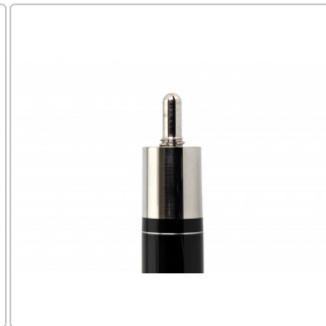

## Fury Stinger X-6, Poolcue

N. art.: C-FU-STX6

**Cuesports Custom Special**

**169,00EUR / Pezzo**

Special ~~179,00EUR~~ (Risparmia 10,00EUR)

incluso 19% IVA più Spedizione

🔒 Only a few available

Visually, Fury's attention to detail is expressed in the unusual shape and color of the classic ornament design.

For ball control provide a high-quality 12.7 mm shaft on which a multi-layer adhesive leather was installed, a quick release system ensures a good and fast connection between handle and shaft part, The original Irish Linen grip provides a secure feeling and a special finish provides lasting protection of the cue.

Shaft:

North American maple wood  
Tissue ferrule  
12.7 mm multilayer adhesive leather

Butt:

quick release  
Joint made of stainless steel  
Silver plated trim rings  
Irish Linen Grip  
Weight: 19-19.5OZ. (Ca.550g)