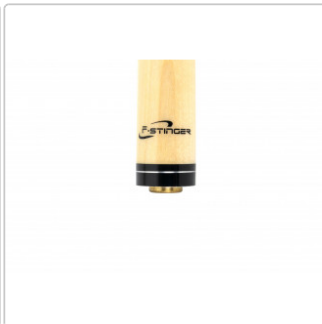

## Fury Stinger X-1, Poolcue

N. art.: C-FU-STX1

**Cuesports Custom Special**

**169,00EUR** / Pezzo

Special ~~179,00EUR~~ (Risparmia 10,00EUR)

incluso 19% IVA più Spedizione

🔒 Only a few available

Visually, Fury's attention to detail is expressed in the unusual shape and color of the classic ornament design.

For ball control provide a high-quality 12.7 mm shaft on which a multi-layer adhesive leather was installed, a quick release system ensures a good and fast connection between handle and shaft part, The original Irish Linen grip provides a secure feeling and a special finish provides lasting protection of the cue.

### Shaft:

North American maple wood  
Tissue ferrule  
12.7 mm multilayer adhesive leather

### Butt:

quick release  
Joint made of stainless steel  
Silver plated trim rings  
Irish Linen Grip  
Weight: 19-19.5OZ. (Ca.550g)