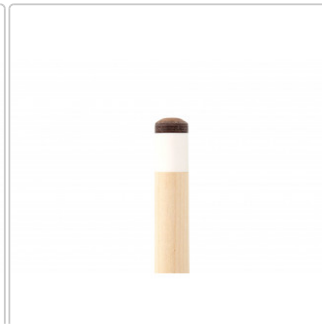

## Fury Stinger X-1, Poolcue

N. art.: C-FU-STX1

**Cuesports Custom Special**

**169,00EUR** / Pezzo

Special ~~179,00EUR~~ (Risparmia 10,00EUR)

incluso 19% IVA più Spedizione

🔒 Only a few available

Visually, Fury's attention to detail is expressed in the unusual shape and color of the classic ornament design.

For ball control provide a high-quality 12.7 mm shaft on which a multi-layer adhesive leather was installed, a quick release system ensures a good and fast connection between handle and shaft part, The original Irish Linen grip provides a secure feeling and a special finish provides lasting protection of the cue.

### Shaft:

North American maple wood  
Tissue ferrule  
12.7 mm multilayer adhesive leather

### Butt:

quick release  
Joint made of stainless steel  
Silver plated trim rings  
Irish Linen Grip  
Weight: 19-19.5OZ. (Ca.550g)