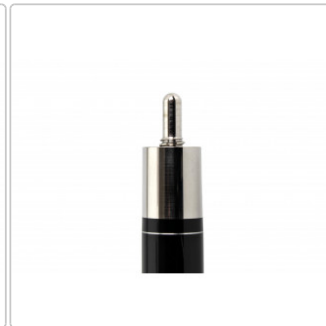

Fury Stinger X-4, Poolcue

N. art.: C-FU-STX4

179,00EUR / Pezzo
incluso 19% IVA più Spedizione
🚫 Only a few available

Informazioni sul prodotto

CUESPORTS

**BILLIARD SUPPLIER COACHING SERVICES
CALL FOR ORDERS SERVICES 49 151 585 085 43**

Fury's 2019 Stinger Cue Series offers a mix of modern and classic designs at a great value. The cues are made of handpicked North American maple wood and very well made.

Visually, Fury's attention to detail is expressed in the unusual shape and color of the classic ornament design.

For ball control provide a high-quality 12.7 mm shaft on which a multi-layer adhesive leather was installed, a quick release system ensures a good and fast connection between handle and shaft part, The original Irish Linen grip provides a secure feeling and a special finish provides lasting protection of the cue.

Shaft:

North American maple wood
Tissue ferrule
12.7 mm multilayer adhesive leather

Butt:

quick release
Joint made of stainless steel
Silver plated trim rings
Irish Linen Grip
Weight: 19-19.5OZ. (Ca.550g)