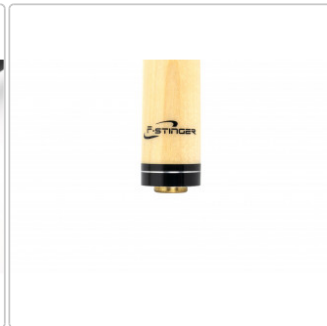

Fury Stinger X-4, Poolcue

N. art.: C-FU-STX4

179,00EUR / Pezzo
incluso 19% IVA più Spedizione
🚫 Only a few available

Informazioni sul prodotto

CUESPORTS

**BILLIARD SUPPLIER COACHING SERVICES
CALL FOR ORDERS SERVICES 49 151 585 085 43**

Fury's 2019 Stinger Cue Series offers a mix of modern and classic designs at a great value. The cues are made of handpicked North American maple wood and very well made.

Visually, Fury's attention to detail is expressed in the unusual shape and color of the classic ornament design.

For ball control provide a high-quality 12.7 mm shaft on which a multi-layer adhesive leather was installed, a quick release system ensures a good and fast connection between handle and shaft part, The original Irish Linen grip provides a secure feeling and a special finish provides lasting protection of the cue.

Shaft:

North American maple wood
Tissue ferrule
12.7 mm multilayer adhesive leather

Butt:

quick release
Joint made of stainless steel
Silver plated trim rings
Irish Linen Grip
Weight: 19-19.5OZ. (Ca.550g)