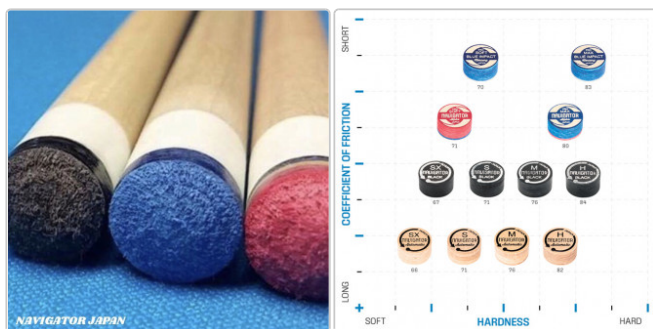

Navigator Alpha PRO MAX Pool Cue Tip New Navigator Alpha Control cue performance!

Premium series stuck to the "stability"

●PRO SOFT □ Broad flexibility and sustainability