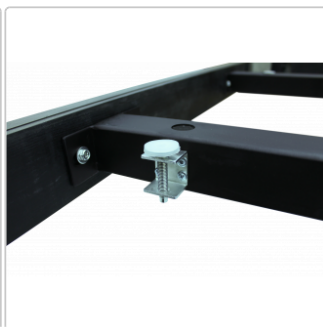

Rasson Penelope II, grey, 8 ft.

N. art.: T-RA-PE2G8ft

Cuesports Custom Special

2.990,00EUR / Bancale

Special ~~3.990,00EUR~~ (Risparmia 1.000,00EUR)

incluso 19% IVA più Spedizione

Within one week

It features rails, made of solid wood, a premium, three-part slate plate, professional speed ball rubber cushions and tournament quality billiard cloth. All of which ensures smooth and exact ball roll and precise rebound properties. A practical, built-in drawer provides plenty of storage room to keep your precious cues safe.