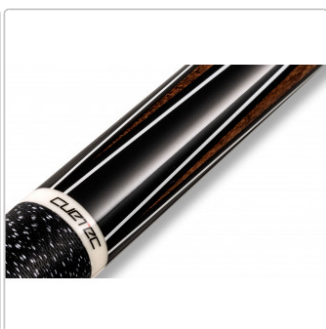

## Cuetec AVID Era Sneaky Pete 4 Point Brown

N. art.: P-CT-AV-4PTLWB

### Cuesports Custom Special

**295,00EUR** / Pezzo

Prezzo consigliato del produttore 329,00EUR ( Risparmia 34,00EUR)

incluso 19% IVA più Spedizione

Sold out place inquiry

The Cuetec AVID 4 Point Natural Sneaky Pete has a Dark Brown Canadian Maple forearm with 4 Midnight maple points with creme outlines. Cuetec AVID cues are crafted of grade A kiln-dried, vacuum-sealed hard maple and equipped with the all-new AVID 12.75 glass bonded maple low-deflection shaft. AVID Era cues engineered to leave their mark on the game by granting players the technology and performance required to understand their potential today and any years down the line.

# Informazioni sul prodotto

**BILLIARD SUPPLIER COACHING SERVICES**

**Default Tip:** Tiger Everest **Cue Type:** Play **CALL FOR ORDERS SERVICES 49 151 585 085 43**

**12.75mm Shaft Length:** 29 Inch **Shaft Taper:** Super Straight Taper **Shaft Construction:** Glass Composite Bonded **Joint Collar:** Stainless **Cue Wrap:** Irish Linen Wrap **Wood Type:** Maple - Hard