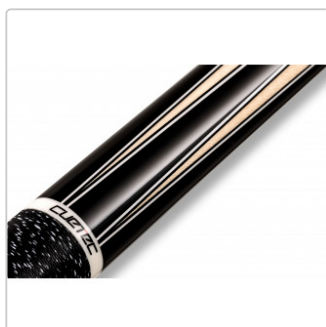

Cuetec AVID Era Sneaky Pete 6 Point natur

N. art.: P-CT-AV-4PTLWN

Cuesports Custom Special

309,00EUR / Pezzo

Prezzo consigliato del produttore 339,00EUR (Risparmia 30,00EUR)

incluso 19% IVA più Spedizione

Sold out place inquiry

The Cuetec AVID 6 Point Natural Sneaky Pete has a Natural Canadian Maple forearm with six midnight points with creme veneers over stained maple. Cuetec AVID cues are crafted of grade A kiln-dried, vacuum-sealed hard maple and equipped with the all-new AVID 12.75 glass bonded maple low-deflection shaft. AVID Era cues engineered to leave their mark on the game by granting players the technology and performance required to understand their potential today and any years down

Informazioni sul prodotto

BILLIARD SUPPLIER COACHING SERVICES

the line. **Default Tip:** Tiger Everest **Cue Ty** **CALL FOR ORDERS SERVICES 49 151 585 085 43**

Diameter: 12.75mm **Shaft Length:** 29 Inch **Shaft Taper:** Super Straight Taper **Shaft Construction:** Glass Composite Bonded **Joint Collar:** Stainless **Cue Wrap:** Irish Linen Wrap **Wood Type:** Maple - Hard