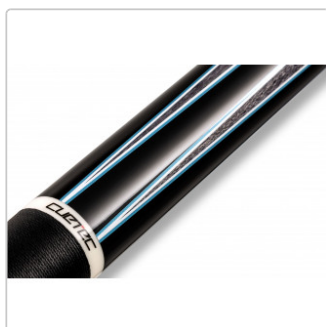

Cuetec AVID Era Sneaky Pete 6 Point grey

N. art.: P-CT-AV-6PTLWG

Cuesports Custom Special

325,00EUR / Pezzo

Prezzo consigliato del produttore 359,00EUR (Risparmia 34,00EUR)

incluso 19% IVA più Spedizione

Sold out place inquiry

The Cuetec AVID 6 Point Grey Sneaky Pete has a Grey stained Canadian Maple forearm with Six points with creme and blue veneers. Cuetec AVID cues are crafted of grade A kiln-dried, vacuum-sealed hard maple and equipped with the all-new AVID 12.75 glass bonded maple low-deflection shaft. AVID Era cues engineered to leave their mark on the game by granting players the technology and performance required to understand their potential today and any years down the line.

Informazioni sul prodotto

BILLIARD SUPPLIER COACHING SERVICES

Default Tip: Tiger Everest **Cue Type:** Play C **CALL FOR ORDERS SERVICES 49 151 585 085 43**

12.75mm Shaft Length: 29 Inch **Shaft Taper:** Super Straight Taper **Shaft Construction:** Glass Composite Bonded **Joint Collar:** Stainless **Cue Wrap:** Irish Linen Wrap **Wood Type:** Maple - Hard