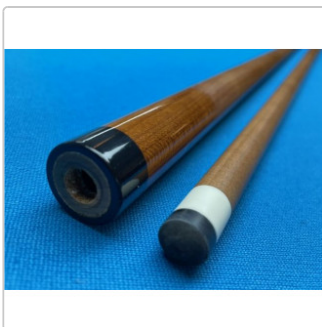

## Kielwood shaft Radial

N. art.: SH-KW-RAD

### Cuesports Custom Special

**295,00EUR** / Pezzo

Prezzo vecchio ~~335,00EUR~~ (Risparmia 40,00EUR)

incluso 19% IVA più Spedizione

Sold out place inquiry

**Shaft Type:** Playing shaft **Joint Type:** UniLoc **Beauty Ring:** Black Collar **Cue Tip:** Ultraskin Soft **Shaft Diameter:** 12.4mm **Shaft Length:** 29,0 Inch  
**Shaft Taper:** Pro Taper **Ferrule:** 10mm

# Informazioni sul prodotto

**BILLIARD SUPPLIER COACHING SERVICES**

**CALL FOR ORDERS SERVICES 49 151 585 085 43**

The shaft made of Torrified Maple. Torrified woods is more stable and resistant to humidity and temperature changes. Hydroscopic cellulose is sealed so wood resists warp and movement. Stiffness, strength, and integrity of the wood are maintained with no chemicals. Vibrational testing indicates roasted maple has clearer tone than regular maple

The shaft is players looking for a more low deflection shaft than a traditional maple shaft with a stiffer former hit but with more feel than a carbon fiber shaft.