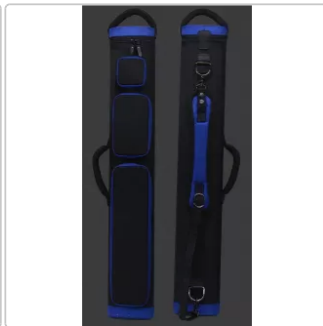

## JB Ultimate Rugged BLACK BLUE 3x6 Pool Cue Case

N. art.: C-JB-36LBL

**349,00EUR** / Pezzo

incluso 19% IVA più Spedizione

Sold out place inquiry

JB Ultimate Rugged BLUE BLACK 3x6 Pool Cue Case

JB Ultimate Rugged pool cue case. Constructed of durable heavy duty nylon material outside and padded interior provides

# Informazioni sul prodotto

**BILLIARD SUPPLIER COACHING SERVICES**  
**CALL FOR ORDERS SERVICES 49 151 585 085 43**

protection for your cues. Case has 3 storage ( handle side compartment. Completed with nice adjustable padded shoulder strap with clip fasteners. Cues have to be loaded with the joint up on both butts and shafts.

- The nylon is 1250D with a waterproof backing.
- It's elegant, scratch resistant and very tough.
- All of the stress points are reinforced with genuine leather which adds to the beauty but more importantly makes the case very strong where it's important.
- The interior is JB's UltraPad model which holds the cues snugly and securely.
- The bottom has JB's strong rubber pad imprinted with their logo.
- The shoulder strap has a non-slip rubber grip.
- The lower pocket has an extra space for up to a 14" jump cue handle.
- These cases are also very light due to the nylon being light but tough.
- Ultimates come with a top handle and third pocket.

Size : 880mm Length x 140mm x 75mm

Weight: 1,5 kg

Color= Black

---