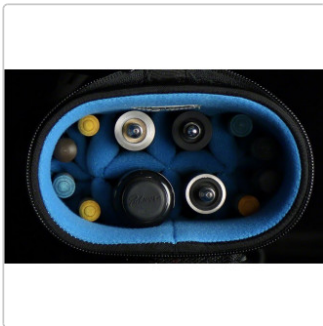

## JB Ultimate Rugged BLACK BLUE 3x6 Pool Cue Case

N. art.: C-JB-36LBL

**349,00EUR** / Pezzo

incluso 19% IVA più Spedizione

Sold out place inquiry

JB Ultimate Rugged BLUE BLACK 3x6 Pool Cue Case

JB Ultimate Rugged pool cue case. Constructed of durable heavy duty nylon material outside and padded interior provides

- The nylon is 1250D with a waterproof backing.
- It's elegant, scratch resistant and very tough.
- All of the stress points are reinforced with genuine leather which adds to the beauty but more importantly makes the case very strong where it's important.
- The interior is JB's UltraPad model which holds the cues snugly and securely.
- The bottom has JB's strong rubber pad imprinted with their logo.
- The shoulder strap has a non-slip rubber grip.
- The lower pocket has an extra space for up to a 14" jump cue handle.
- These cases are also very light due to the nylon being light but tough.
- Ultimates come with a top handle and third pocket.

Size : 880mm Length x 140mm x 75mm

Weight: 1,5 kg

Color= Black

---