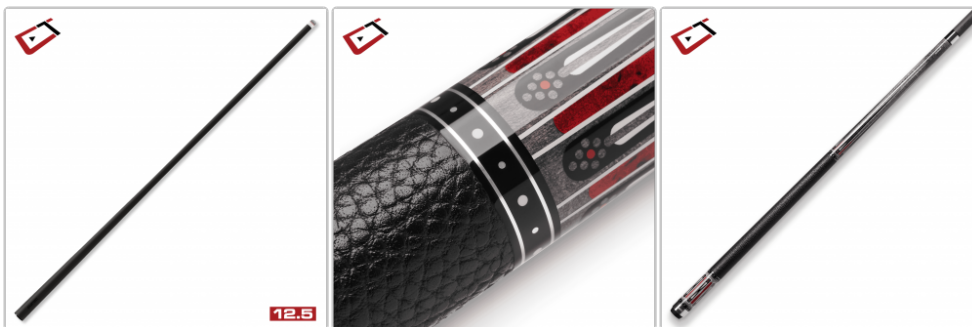

Cynergy Nineball Series Grey

N. art.: P-95-181LTW

799,00EUR / Pezzo
incluso 19% IVA più Spedizione
Only one available, more on inquiry

POWERED BY CUETEC, INSPIRED BY MATCHROOM.

Informazioni sul prodotto

BILLIARD SUPPLIER COACHING SERVICES

With Cuetec's legacy of innovation and Match caliber performance, precision, and confidence under pressure. Built to shine under the brightest lights, it's more than a cue — it's the perfect match when everything's on the line.

- 7 Point Design Featuring Nineball® Diamond Logo
- Stainless Steel Precision Cut Spot Rings
- A+ Grade Kiln-Dried Canadian Maple Core
- Clear-Tec® Epoxy Resin Finish
- Genuine Pebbled Full-Grain Leather Wrap
- Cuetec Acueweight Generation II
- Duo Extension Ready Bumper
- Player's Choice of 11.8mm or 12.5mm Cynergy Shaft
- CT Joint Protectors
- Cuetec Wipes

INCLUDE Carbon Extension 20cm by United Billiards

Cue & Shaft Specs

Standard Butt Length: 29"

Standard Shaft Length: 29"

Standard Tip: Tiger® Sniper Laminated (soft)

Joint: 3/8×14 Cuetec Joint (21.30mm)

Shaft Collar: 1.5mm Gloss Black Phenolic