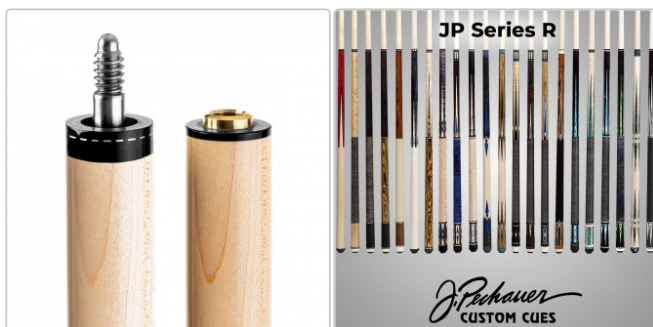

Product ID: PRO-R16 **Cue Type:** Play Cue **Shaft Type:** Hard Maple **Joint Type:** Pechauer Pro **Shaft Diameter:** 12.75mm
TIP: JADE M **Shaft Length:** 29 Inch **Shaft Taper:** Gradual Rise Pro Taper