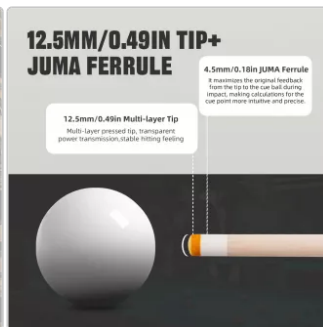

Konllen AXA-K1F

N. art.: C-KO-MO-AXA-K1F

429,00EUR / Pezzo
incluso 19% IVA più Spedizione
On order from 7 days

Informazioni sul prodotto

EMBEDDED CARBON TUBE STRUCTURE
Not easy to deform, tough and stable

15cm/5.91in Carbon Tube

30cm/11.81in Carbon Tube

Natural abalone inlay

BILLIARD SUPPLIER COACHING SERVICES
CALL FOR ORDERS SERVICES 49 151 585 085 43

AXA-T1F Elephant pattern leather Tulipwood

AXA-T2F Lizard pattern leather Tulipwood