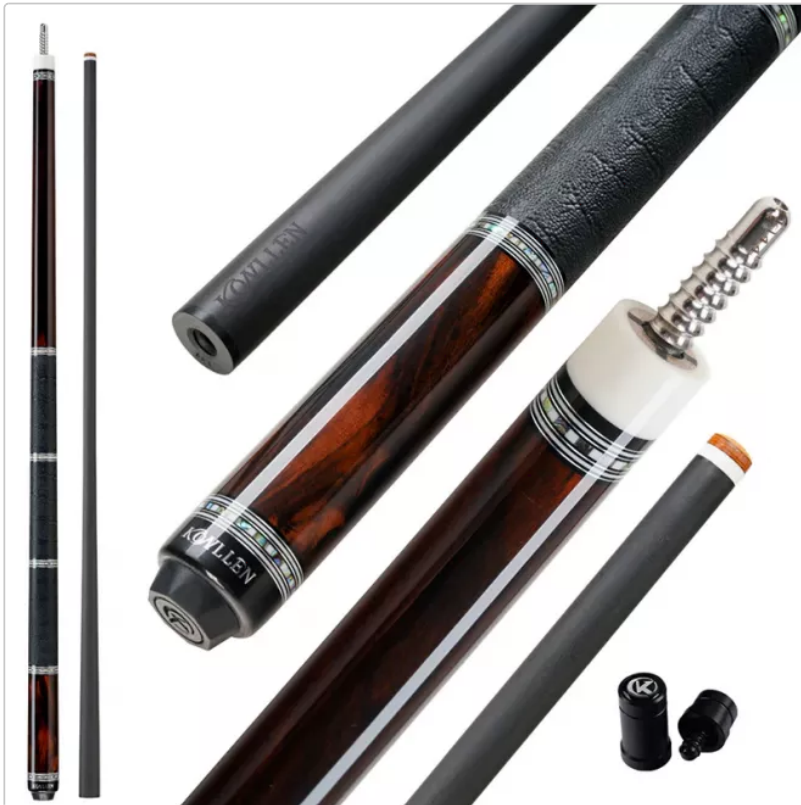

Konllen AXA-K1F

N. art.: C-KO-MO-AXA-K1F

429,00EUR / Pezzo
incluso 19% IVA più Spedizione
On order from 7 days

Informazioni sul prodotto

EMBEDDED CARBON TUBE STRUCTURE
Not easy to deform, tough and stable

15cm/5.91in Carbon Tube

30cm/11.81in Carbon Tube

Natural abalone inlay

BILLIARD SUPPLIER COACHING SERVICES
CALL FOR ORDERS SERVICES 49 151 585 085 43

AXA-T1F Elephant pattern leather Tulipwood

AXA-T2F Lizard pattern leather Tulipwood

AXA-H2F Lizard pattern leather Tiger Maple Stained Pink

Konllen AXA-K1F

Pool billiards cue with modern designs at a great price-performance ratio.

These are the Konllen cues, made in two parts and very well made.

Shaft: Canadian maple wood or Carbon fibre 12.5 High-impact ferrule Quality adhesive leather with 6 layers **Butt:** Special varnish Radial joint Polished, rust-proof stainless steel Leather wrap Butt cap with Extension Option Bonus Joint protector and Softcase