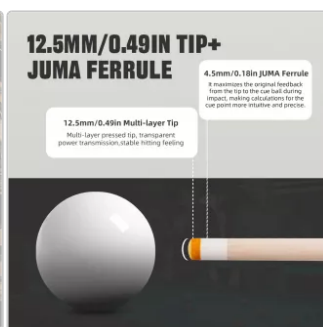

Konllen AXA-K2F

N. art.: C-KO-MO-AXA-K2F

429,00EUR / Pezzo
incluso 19% IVA più Spedizione
On order from 7 days

AXD Canadian Selected Maple
Its importance is self-evident

EMBEDDED CARBON TUBE STRUCTURE
Not easy to deform, tough and stable

15cm/5.91in Carbon Tube
30cm/11.81in Carbon Tube
Natural abalone inlay

BILLIARD SUPPLIER COACHING SERVICES
CALL FOR ORDERS SERVICES 49 151 585 085 43

AXA-T1F Elephant pattern leather Tulipwood

AXA-T2F Lizard pattern leather Tulipwood