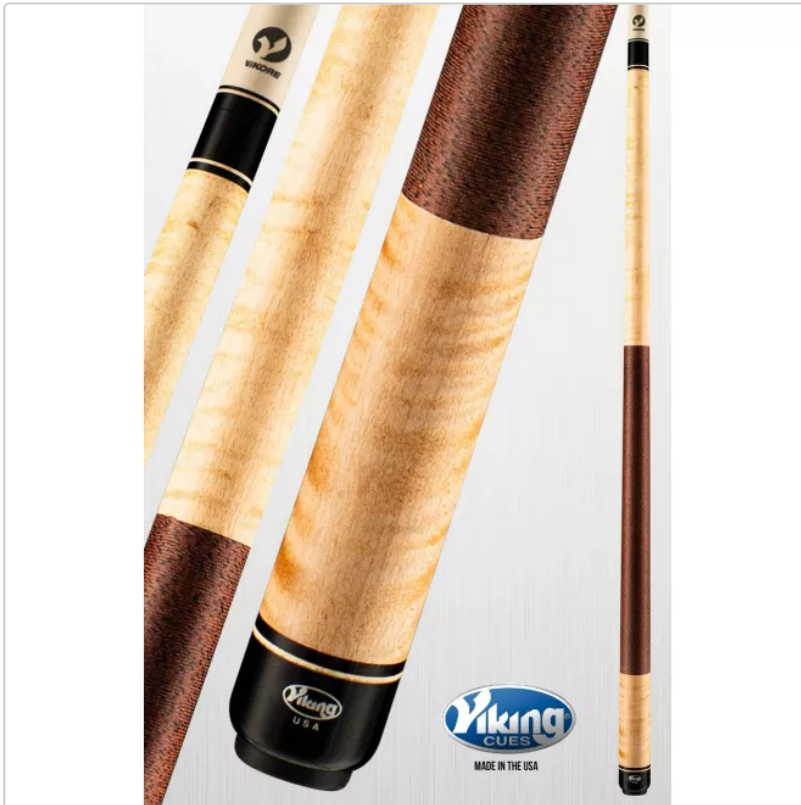

Viking Kayano KY0104

N. art.: C-V-KY0104

390,00EUR / Pezzo

incluso 19% IVA più Spedizione

On order from 7 days

Viking Motore MT0200

Informazioni sul prodotto

BILLIARD SUPPLIER COACHING SERVICES

CALL FOR ORDERS SERVICES 49 151 585 085 43

Introducing the new Viking KY0104 Kayano Series Play Cue, offering a comfortable feel with the new thinner butt diameter design, paired with vibrant new stain colors and designs. Plus, each cue comes with a free upgrade to the exclusive Vikore Performance Shaft, known for its extreme control and accuracy. With 9 to 11 turnings over 18 to 24 months, the ViKORE Hard Rock Maple shaft has been aged for 5 years, ensuring top-notch quality. The double pressed Irish linen wrap adds an elegant touch, while the Viking SUPER Ferrule and Tiger Everest Laminated Leather Tip provide superior performance. Change your game with the Viking Kayano Series Play Cue.

New Viking Cue Features:

- New Thinner Butt Diameter Design for a Sleek Comfortable Feel
- New Vibrant Stain Colors and Designs
- All Cues Come with a Free Upgrade to a ViKORE Performance Shaft for no Extra Charge
- Each Cue Comes with a Tiger Everest Laminated Leather Tip

Specifications:

- **Tip:** Everest® Laminated
- **Ferrule:** Viking SUPER Ferrule, capped and threaded onto the shaft
- **Wrap:** Double Pressed Walnut with Black Spec Irish Linen
- **Shaft:** ViKORE Hard Rock Maple (Aged 5 years)
- **Shaft Diameter:** 12.75mm
- **Benefit:** Extreme Control & Accuracy
- **Turnings:** 9 to 11 turnings over 18 to 24 months
- **Taper:** 12" to 14" Pro Taper
- **Finish:** Ultra-violet Urethane 3 coat finish
- **Forearm:** Khaki Stained Curly Maple
- **Joint:** High Impact Black (IMA), flat faced with a brass insert
- **Pin:** Viking 5/16 Quick Release, Stainless Steel
- **Bumper:** Threaded Rubber