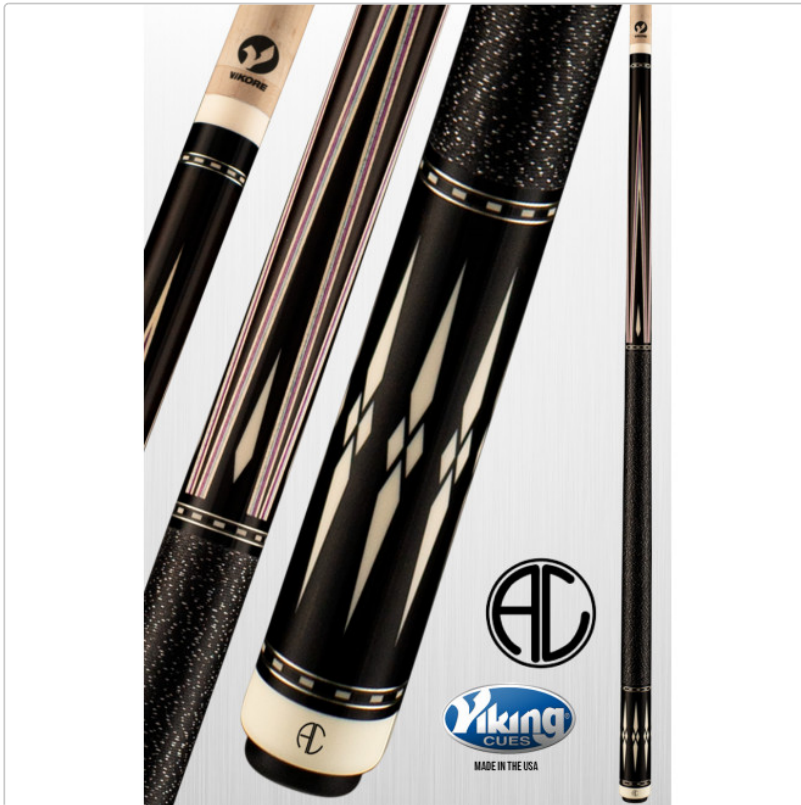

## Viking Carmeli Silver Diamond

N. art.: C-V-CSD

**1.179,00EUR** / Pezzo

incluso 19% IVA più Spedizione

On order from 7 days

Viking Carmeli Silver Diamond

# Informazioni sul prodotto

**BILLIARD SUPPLIER COACHING SERVICES**

Newest from the Viking line comes the perfect **CALL FOR ORDERS SERVICES 49 151 585 085 43**

Carmeli Diamond Collection. Renowned Custom Cue Maker Areil Carmeli has meticulously designed these cues so they have that custom touch from the ringwork to the intricate inlays these cues ooze luxury and sophistication. When Viking reached out to Ariel, they wanted to create the perfect cue. This cue would be designed to have that custom cue look and feel without the custom price tag. From the 3/8 x 10 modified stainless-steel pin; to the 12.8mm Vikore performance shaft with matching ringwork, this cue has all of the custom nuances but have been made at an affordable price. So get yours today.

Elevate your game with the Viking Ariel Carmeli Diamond Series pool cue. Crafted with full laminate, maple core construction, and a ViKORE shaft, this cue offers superior precision and control. Featuring real maple veneer points, ivory inlays, and a luxurious ebony finish, it's a true work of art.

## Features:

- **Tip:** Tiger Everest Medium
- **Ferrule:** Viking SUPER Ferrule, capped and threaded onto the shaft
- **Wrap:** Double Pressed Black with Silver Spec Irish Linen
- **Shaft:** ViKORE Hard Rock Maple, Low Deflection Performance Shaft
- **Benefit:** Extreme Control & Accuracy
- **Turnings:** 9 to 11 turnings over 18 to 24 months
- **Taper:** 12" to 14" Pro Taper
- **Finish:** Ultra-violet Urethane 3 coat finish
- **Forearm:** Laminated Maple, Cored, West African Ebony
- **Joint:** High Impact Black (IMA), flat faced
- **Pin:** 3/8"x10 Modified
- **ButtPlate:** High Impact Modified Acrylic
- **Bumper:** Threaded Rubber