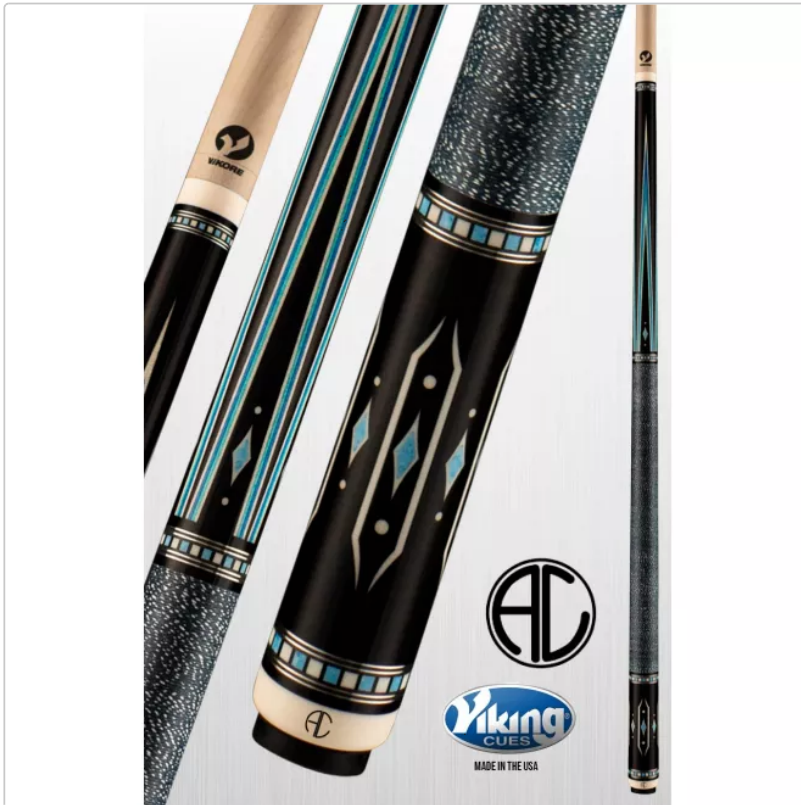

Viking Carmeli Blue Diamond

N. art.: C-V-CBD

1.579,00EUR / Pezzo

incluso 19% IVA più Spedizione

On order from 7 days

Viking Carmeli Blue Diamond

Informazioni sul prodotto

BILLIARD SUPPLIER COACHING SERVICES

Newest from the Viking line comes the perfect **CALL FOR ORDERS SERVICES 49 151 585 085 43**

Carmeli Diamond Collection. Renowned Custom Cue Maker Areil Carmeli has meticulously designed these cues so they have that custom touch from the ringwork to the intricate inlays these cues ooze luxury and sophistication. When Viking reached out to Ariel, they wanted to create the perfect cue. This cue would be designed to have that custom cue look and feel without the custom price tag. From the 3/8 x 10 modified stainless-steel pin; to the 12.8mm Vikore performance shaft with matching ringwork, this cue has all of the custom nuances but have been made at an affordable price. So get yours today.

Elevate your game with the Viking Ariel Carmeli Diamond Series pool cue. Crafted with full laminate, maple core construction, and a ViKORE shaft, this cue offers superior precision and control. Featuring real maple veneer points, ivory inlays, and a luxurious ebony finish, it's a true work of art.

Features:

- **Tip:** Tiger Everest Medium
- **Ferrule:** Viking SUPER Ferrule, capped and threaded onto the shaft
- **Wrap:** Double Pressed Black with Silver Spec Irish Linen
- **Shaft:** ViKORE Hard Rock Maple, Low Deflection Performance Shaft
- **Benefit:** Extreme Control & Accuracy
- **Turnings:** 9 to 11 turnings over 18 to 24 months
- **Taper:** 12" to 14" Pro Taper
- **Finish:** Ultra-violet Urethane 3 coat finish
- **Forearm:** Laminated Maple, Cored, West African Ebony
- **Joint:** High Impact Black (IMA), flat faced
- **Pin:** 3/8"x10 Modified
- **ButtPlate:** High Impact Modified Acrylic
- **Bumper:** Threaded Rubber