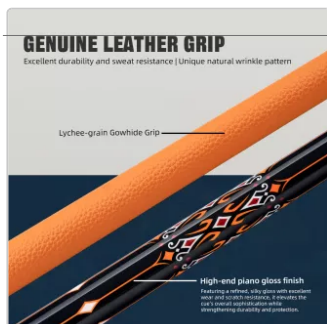

Produktinformation

CUESPORTS

**BILLIARD SUPPLIER COACHING SERVICES
CALL FOR ORDERS SERVICES 49 151 585 085 43**

Konllen AK-15YF

Poolbillard Queue mit türkis weißem orange Designs zu einem super Preis-Leistungsverhältnis. Die Konllen Queues sind zweiteilig aus kanadischem Ahornholz gefertigt und sehr gut verarbeitet.

Oberteil:

- Carbon 12.5mm
- High-Impact Ferrule
- Qualitäts-Klebeleder mit 6 Schichten

Unterteil:

- Speziallackierung
- Radial Joint
- polierter Pin
- 3D-Wassertransfer-Druck
- Leder Griffband Orange
- Butt-Cap mit Extension Aufnahme
- **Bonus Gewindeschoner**

verfügbare Optionen

Leder

Standard

HOW Titan M (+40,00EUR)

HOW Black M (+35,00EUR)

Kamui black clear S (+40,00EUR)

Kamui Black S (+35,00EUR)