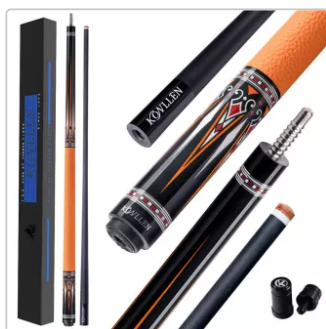

PRODUCT INFORMATION

AK-15F
AK-15YF

Brand: **KONLLEN** Type: Pool Cue
Model: **AK-15F/15YF** Length: 148cm/58.26in
Specification: 1/2 Split Weight: 19.5oz (±0.05)

Note: The cue features a different, and a small cue is shown for the correct cue.

WHY CHOOSE US?

VS

- **Titanium Alloy 1/8" Joint**
  High temperature and humidity stability.
- **Lichee-grain Gowhide Grip**
  Great rebound and deformation resistant, maintaining long lasting performance. Strong grip, effectively creating spin.
- **HYPER X7 Technology**
  A hybrid structure of carbon core and maple. It's designed to combine carbon's light weight, superb stability, efficient energy transfer, and a smooth hit feel.
- **Performance-Tuned Primary Butt Material**
  We carefully select and process materials to ensure balance, stability, and a consistent, high-quality striking experience.
- **Stainless Steel 1/8" Joint**
  The cue holder's not very precise.
- **Standard Carbon Coating**
  The cue body, increases and slow reaction.
- **Maple/Oriental Wood**
  The cue body, slow performance and slow reaction.
- **The built-in a single material**
  The cue structure is unstable and slow reaction.

WEIGHT BOLT
Adjustable Weight (according to personal needs)

EXTENSION
Adjust the hit distance (according to personal needs)