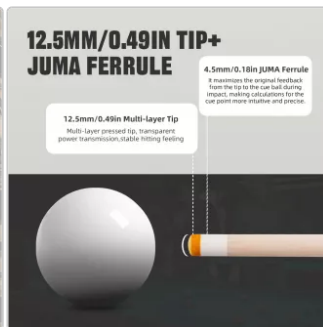

Konllen AXA-NF1

Art-Nr.: C-KO-MO-AXA-NF1

429,00EUR / Stück

inkl. 19% USt. zzgl. Versand

Auf Bestellung ab 7 Tage

Produktinformation

AXD Canadian Selected Maple
Its importance is self-evident

EMBEDDED CARBON TUBE STRUCTURE
Not easy to deform, tough and stable

BILLIARD SUPPLIER COACHING SERVICES
CALL FOR ORDERS SERVICES 49 151 585 085 43

15cm/5.91in Carbon Tube

30cm/11.81in Carbon Tube

Natural abalone inlay

| | |
|--|--|
| AXA-T1F Elephant pattern leather Tulipwood | AXA-K1F Elephant pattern leather Ebony |
| AXA-T2F Lizard pattern leather Tulipwood | AXA-K2F Lizard pattern leather Ebony |
| AXA-Z1F Elephant pattern leather Zebra wood | AXA-N1F Elephant pattern leather Bird's eye maple |
| | AXA-N2F Lizard pattern leather Bird's eye maple |