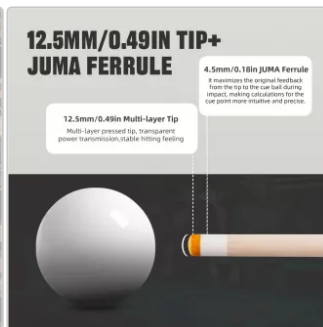

Konllen AXA-K1F

Art-Nr.: C-KO-MO-AXA-K1F

429,00EUR / Stück

inkl. 19% USt. zzgl. Versand

Auf Bestellung ab 7 Tage

Produktinformation

AXD Canadian Selected Maple
Its importance is self-evident

EMBEDDED CARBON TUBE STRUCTURE
Not easy to deform, tough and stab

BILLIARD SUPPLIER COACHING SERVICES
CALL FOR ORDERS SERVICES 49 151 585 085 43

15cm/5.91in Carbon Tube

30cm/11.81in Carbon Tube

Natural abalone inlay

AXA-T1F	Elephant pattern leather	Tulipwood
AXA-T2F	Lizard pattern leather	Tulipwood
AXA-Z1F	Elephant pattern leather	Zebra wood
AXA-K1F	Elephant pattern leather	Ebony
AXA-K2F	Lizard pattern leather	Ebony
AXA-N1F	Elephant pattern leather	Bird's eye maple
AXA-N2F	Lizard pattern leather	Bird's eye maple