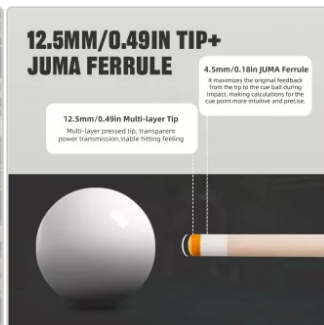

Konllen AXA-K2F

Art-Nr.: C-KO-MO-AXA-K2F

429,00EUR / Stück

inkl. 19% USt. zzgl. Versand

Auf Bestellung ab 7 Tage

Produktinformation

AXD Canadian Selected Maple
Its importance is self-evident

EMBEDDED CARBON TUBE STRUCTURE
Not easy to deform, tough and stab

BILLIARD SUPPLIER COACHING SERVICES
CALL FOR ORDERS SERVICES 49 151 585 085 43

15cm/5.91in Carbon Tube

30cm/11.81in Carbon Tube

Natural abalone inlay

AXA-T1F Elephant pattern leather Tulipwood	AXA-K1F Elephant pattern leather Ebony
AXA-T2F Lizard pattern leather Tulipwood	AXA-K2F Lizard pattern leather Ebony
AXA-Z1F Elephant pattern leather Zebra wood	AXA-N1F Elephant pattern leather Bird's eye maple
	AXA-N2F Lizard pattern leather Bird's eye maple